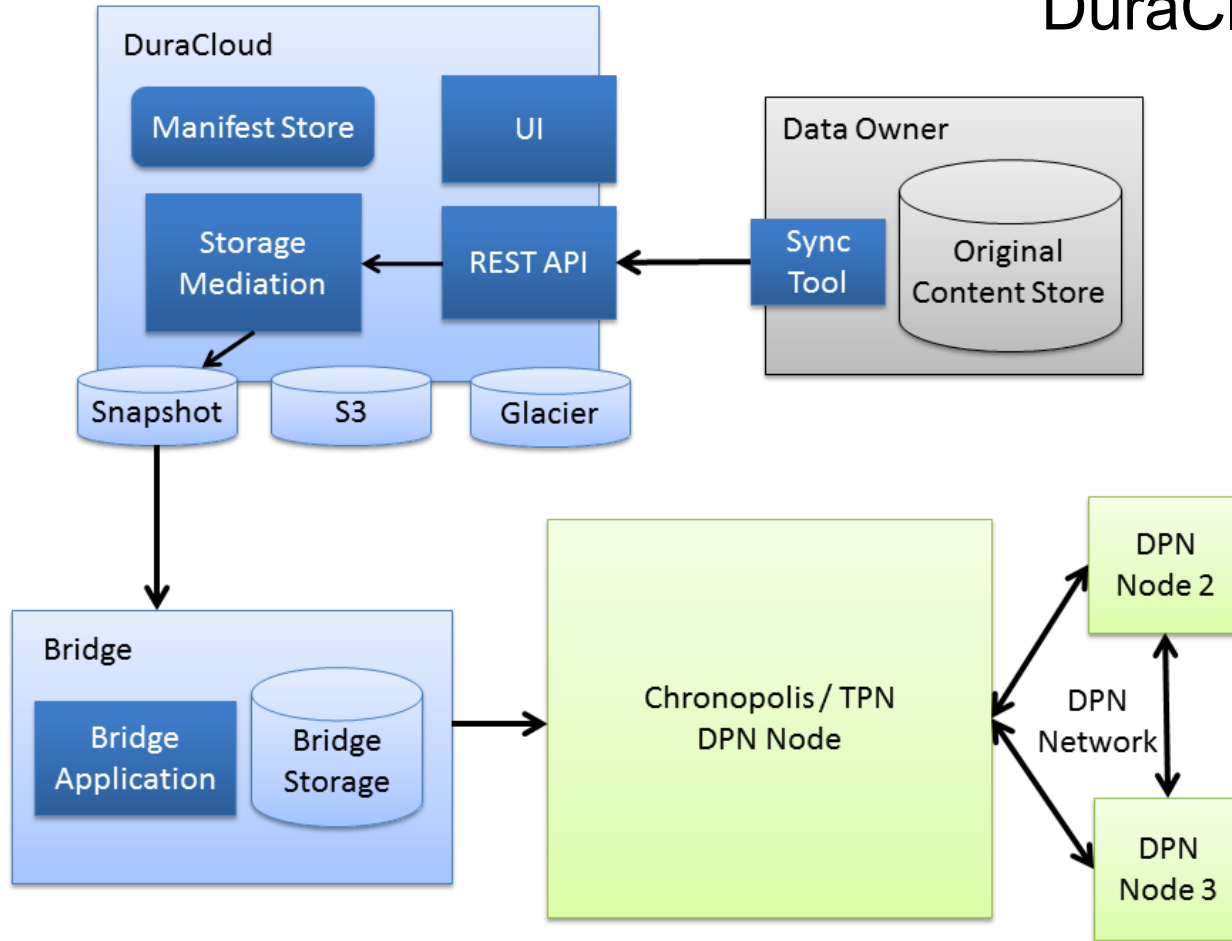

- business model
- stewardship succession
- administration
- membership involvement

- **DuraCloud as a pathway to Chronopolis**
 - Provides an existing hosted user interface, reduced need for new development
 - Simplifies the process of moving content in and out of the systems
 - Shared institutional values
- **Chronopolis as a storage provider for DuraCloud**
 - Extends the DuraCloud network to include a non-commercial, highly distributed, dark archive option

DuraCloud Vault

Sustainable preservation with Chronopolis and DPN

DuraCloud Vault

Bridge

Ingest service

Ingest

Postgres

Replication service